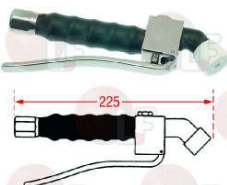

Pre-rinse units

3359610 BLACK SHOWER CASE ECO \varnothing 1/2" M
with coupling 3/8" M x 1/2" M

KLARCO 0P.P042.00.00

KLARCO 9030302

3359611 SPRAY CUP WITH FILTER

KLARCO 0P.P088.00.00

KLARCO 9030301

3359605 WHITE SHOWER HEAD NEW \varnothing 1/2" F