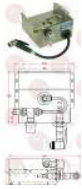

KLARCO 0R.P039.00.00

KLARCO 0R.P147.00.00

KLARCO

Suitable for:

3359553 WASHING UNIT MINIREEL
stainless steel case aisi 304
with automatic retractor
EPDM hose \varnothing 13 mm
pull-out hose length 160 cm
complete with shower ECO/F
for fixing to any equipment

KLARCO 4R.MINI.KI

KLARCO 9200000

3359610 BLACK SHOWER CASE ECO \varnothing 1/2" M
with coupling 3/8" M x 1/2" M

KLARCO 0P.P042.00.00

KLARCO 9030302

3359611 SPRAY CUP WITH FILTER

KLARCO 0P.P088.00.00

KLARCO 9030301